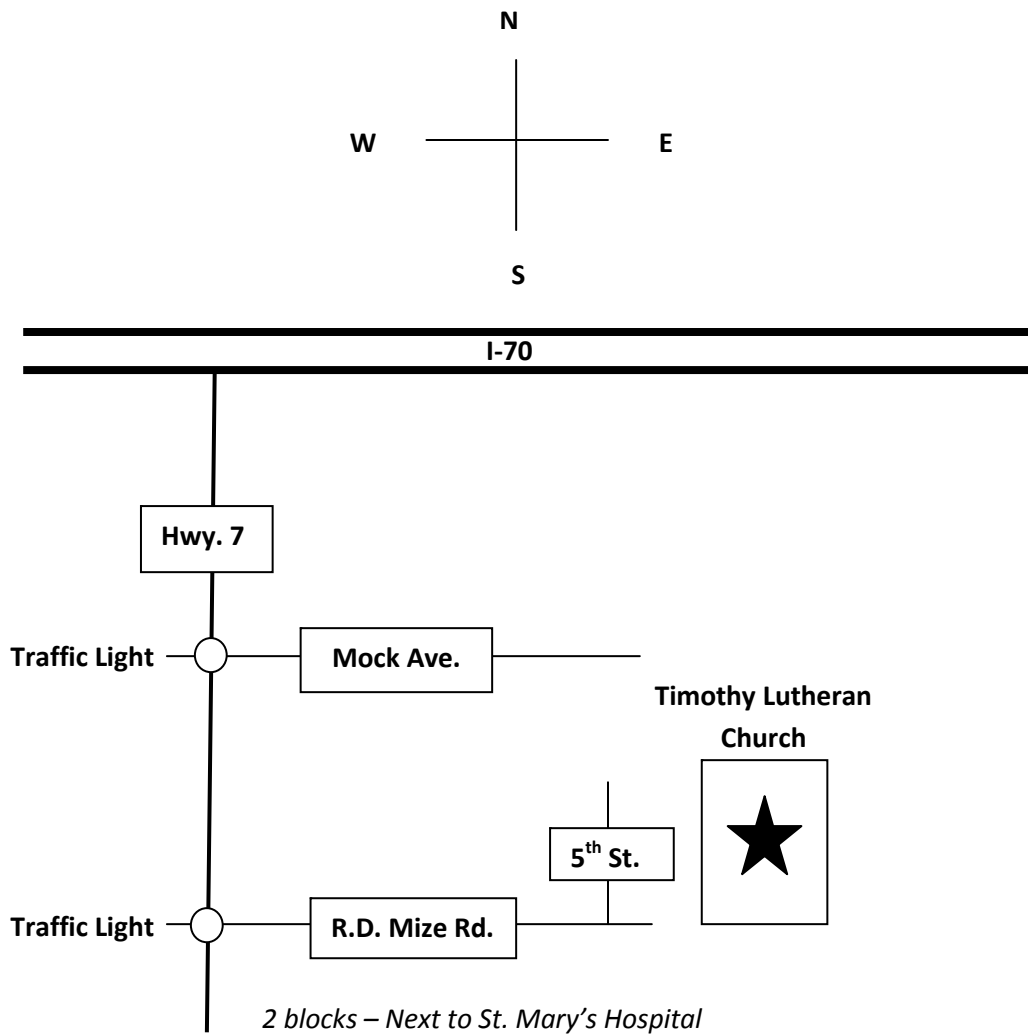

**Please feel free to duplicate this map for guests who live outside the Blue Springs Area.**

**Timothy Lutheran Ministries (North Campus)  
425 NW R.D. Mize Rd.  
Blue Springs, MO 64015  
(816)228-5300**

# FRONT OF SANCTUARY

# Directions for Ushers